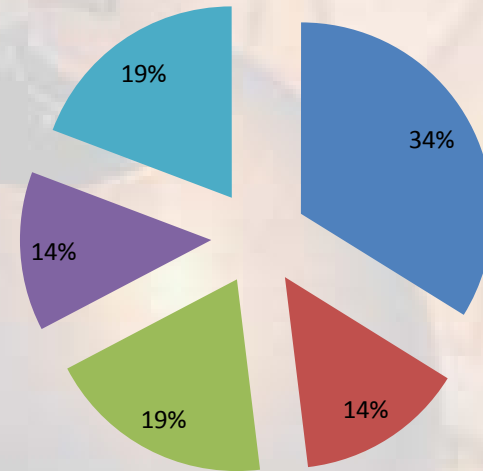

Grades

H.W. 16 chapters, 4 pre chapter and 6 post chapters questions. One credit per question. Max 160 credits.

Class participation: 35 classes (all classes except first two and the last one) 2 credits per class.

Three one hour tests: 50 credits per test (two best out of three)

Labs: maximum 70 credits

Final: 100 credits

Total maximum is → 500 Credits

Grade	From	To
A	500	430
A-	429	415
B+	414	395
B	394	380
B-	379	365
C+	364	345
C	344	330
C-	329	315
D+	314	295
D	294	280
D-	279	265