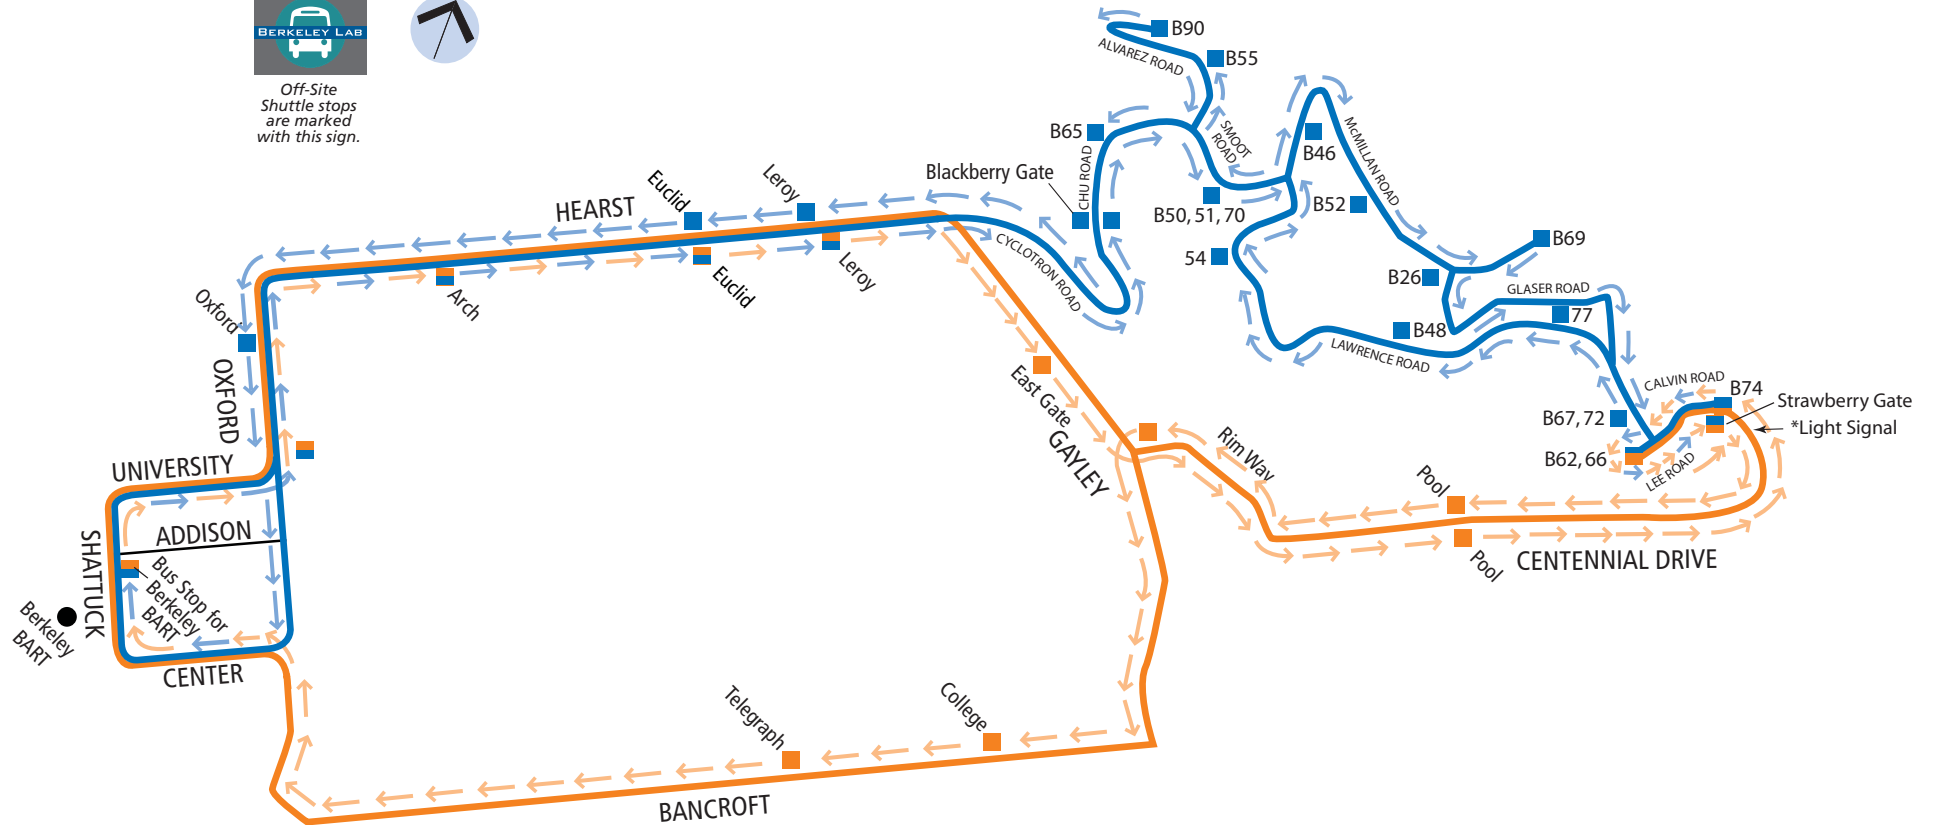

# BUS ROUTES

## Lawrence Berkeley National Laboratory

**Blue Route**  
Blackberry Gate

**Orange Route**  
Strawberry Gate

April 2011

Off-Site Shuttle stops are marked with this sign.

### Blue Route Blackberry Gate

SERVICE HOURS	SERVICE INTERVALS
6:20 am – 7:30 pm	Every 10 minutes

### Orange Route Strawberry Gate

SERVICE HOURS	SERVICE INTERVALS
6:30 am – 7:30 am	Every 15 minutes
7:40 am – 9:40 am	Every 10 minutes
9:45 am – 7:05 pm	Every 15 minutes